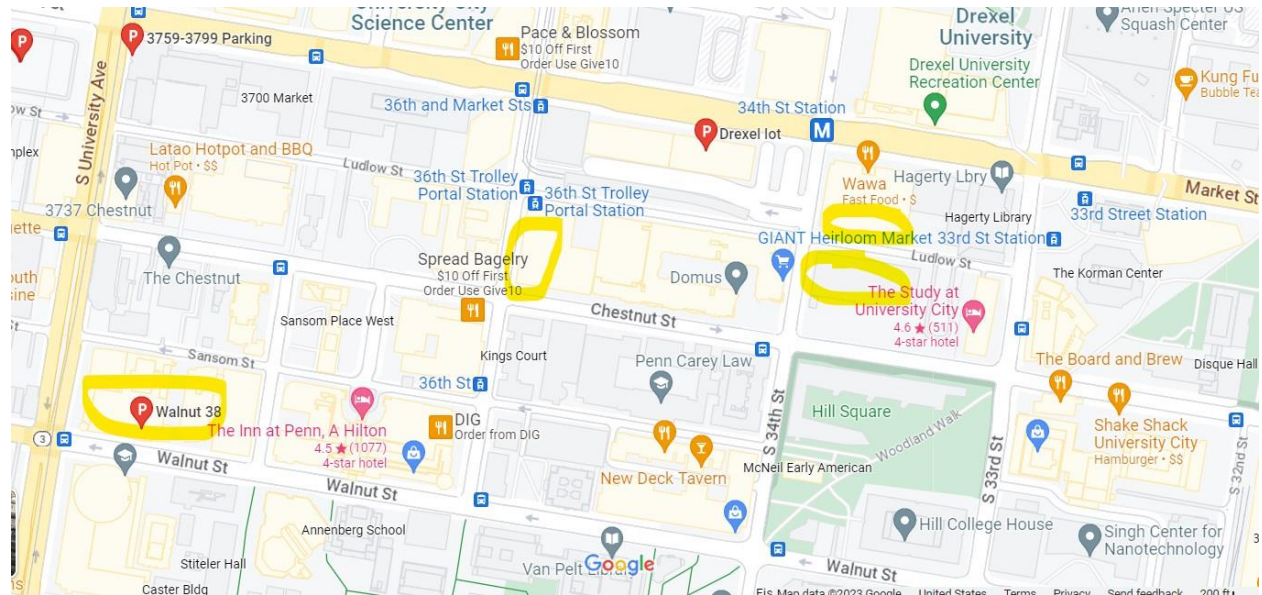

**ACCC 2023 Annual Insurance Law Symposium
University of Pennsylvania Carey Law School
Parking Information**

1. Walnut Street, before 38th Street. The entrance is off Walnut.
2. The lot at the Sheraton Hotel (Chestnut and 36th Streets). The entrance is off 36th Street.
3. The lot across from the Giant Heirloom Market, on 34th Street between Market and Chestnut. The entrance is off 34th Street.
4. Drexel University Lot on Ludlow between 33 and 34th Street. The entrance is off Ludlow.

These are parking garages. Non-pass parking is limited. Once full, they become open to pass members only. The Study has valet parking, but does not have its own lot. Most are NOT overnight lots, so if you are staying overnight, plan to park at your hotel. Street parking is also available on Chestnut between 34th and 36th Streets, which is very close to the Carey Law School.